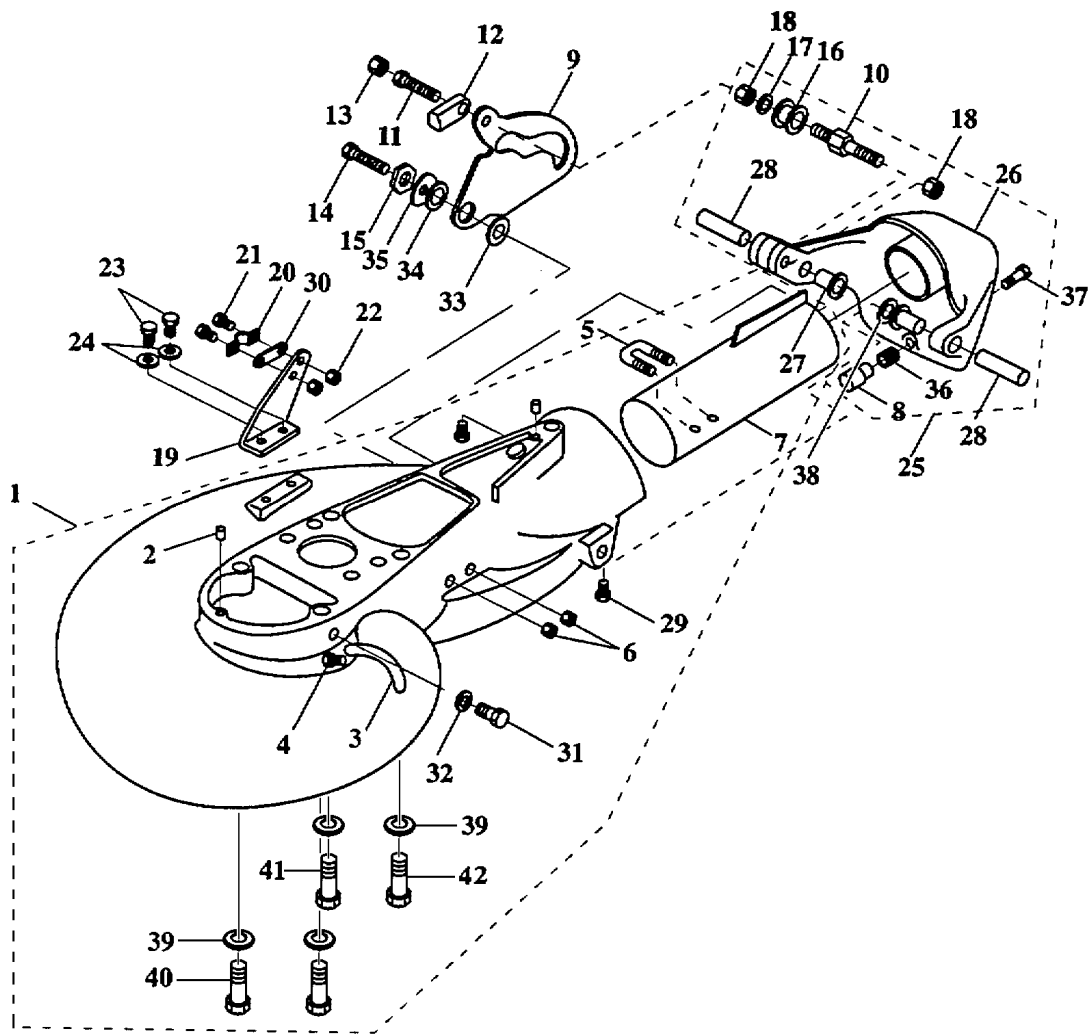

Part List

F115TJRB-PUMP 2003 / MAIN HOUSING F115

REF - NO	PART NUMBER	PART NAME	QUANTITY	REMARKS
1	6E5-JD009-41-01	MAIN HOUSING WEX. TUBE	1	
2	6H4-JD006-31-00	DOWEL PIN	2	
3	6H4-JD009-75-00	GREASE HOSE	1	
4	6H4-JD005-39-00	GREASE FITTING	1	
5	67F-JD008-45-00	U-BOLT 1-3/8"	1	
6	6H4-JD006-21-00	NUT, NYLOC	2	
7	6H1-JD001-28-00	EXHAUST TUBE	1	
8	67F-JD001-49-70	GATE BUMPER	1	
9	6H1-JD001-03-40	SHIFT CAM LARGE	1	
10	6H4-JD001-04-30	SHAFT, ROLLER	1	
11	6H1-JD005-73-00	BOLT	1	
12	63D-JD005-53-02	BALL END	1	
13	6H4-JD006-23-00	NYLOC	1	
14	6H4-JD005-74-10	BOLT, HEX HEAD NYLOC	1	
15	6H4-JD001-03-60	CAM, ECCENTRIC DRILLED	1	
16	6H4-JD001-04-20	SHAFT, ROLLER	1	
17	6H4-JD006-35-00	WASHER, PLAIN	1	
18	6H4-JD006-24-00	NUT, FIBER LOCK	2	
19	6H4-JD001-56-00	BRACKET, CABLE SUPPORT	1	
20	6H4-JD006-23-00	NYLOC	1	
21	6H4-JD005-61-00	SCREW	2	
22	6H4-JD006-19-00	NUT, FIBER LOCK	2	
23	6H4-JD005-72-00	BOLT	2	
24	6H4-JD006-40-00	WASHER, SPRING LOCK	2	
25	6H1-JD001-17-30	GATE ASSY LARGE CAM 1/2"	1	
26	6H1-JD011-72-01	GATE, PAINTED CAM LARGE 12"	1	
27	6H1-JD005-36-00	NYLINER 4217A 1/2 ID X .82"	2	
28	6H1-JD008-23-00	PIN, REVERSE PIVOT	2	
29	6H4-JD005-74-00	BOLT	2	
30	6H4-JD005-42-00	SHIM	1	
31	6H4-JD001-02-40	FLUSH SCREW	1	
32	6H4-JD001-02-50	WASHER, FIBER M8	1	
33	6H4-JD001-03-70	BUSHING, CAM	1	
34	6H4-JD001-03-80	WASHER, CAM	1	
35	6H4-JD001-03-90	SHIM, CAM	2	
36	6H4-JD001-17-00	SPRING, GATE BUMPER	1	
37	67C-JD005-59-02	SCREW, NYLOC	1	
38	6H1-JD001-17-80	SPRING GATE PIVOT 1/2"	1	
39	6H1-JD006-36-00	WASHER, SPRING LOCK M10	4	
40	6H1-JD006-08-00	BOLT 3/8-16 X 2-1/4"	2	
41	6H1-JD006-09-00	BOLT 3/8-16 X 2-3/4"	1	
42	6H1-JD006-10-00	BOLT 3/8-16 X 3"	1