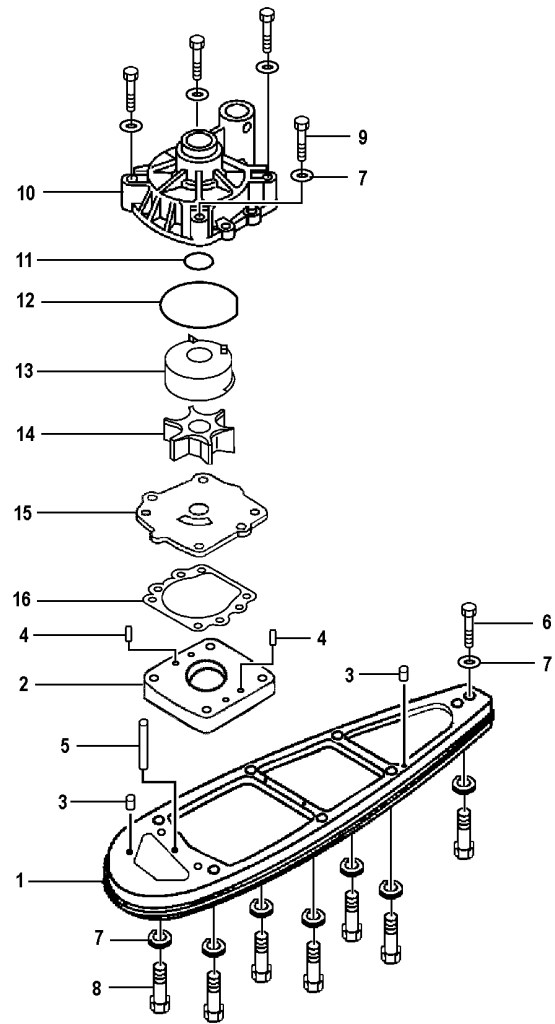

Part List

F115TJRB-PUMP 2003 / MAIN HOUSING F115

REF - NO	PART NUMBER	PART NAME	QUANTITY	REMARKS
1	6E5-JD009-41-01	MAIN HOUSING WEX. TUBE	1	
2	6H4-JD006-31-00	DOWEL PIN	2	
3	6H4-JD009-75-00	GREASE HOSE	1	
4	6H4-JD005-39-00	GREASE FITTING	1	
5	67F-JD008-45-00	U-BOLT 1-3/8"	1	
6	6H4-JD006-21-00	NUT, NYLOC	2	
7	6H1-JD001-28-00	EXHAUST TUBE	1	
8	67F-JD001-49-70	GATE BUMPER	1	
9	6H1-JD001-03-40	SHIFT CAM LARGE	1	
10	6H4-JD001-04-30	SHAFT, ROLLER	1	
11	6H1-JD005-73-00	BOLT	1	
12	63D-JD005-53-02	BALL END	1	
13	6H4-JD006-23-00	NYLOC	1	
14	6H4-JD005-74-10	BOLT, HEX HEAD NYLOC	1	
15	6H4-JD001-03-60	CAM, ECCENTRIC DRILLED	1	
16	6H4-JD001-04-20	SHAFT, ROLLER	1	
17	6H4-JD006-35-00	WASHER, PLAIN	1	
18	6H4-JD006-24-00	NUT, FIBER LOCK	2	
19	6H4-JD001-56-00	BRACKET, CABLE SUPPORT	1	
20	6H4-JD006-23-00	NYLOC	1	
21	6H4-JD005-61-00	SCREW	2	
22	6H4-JD006-19-00	NUT, FIBER LOCK	2	
23	6H4-JD005-72-00	BOLT	2	
24	6H4-JD006-40-00	WASHER, SPRING LOCK	2	
25	6H1-JD001-17-30	GATE ASSY LARGE CAM 1/2"	1	
26	6H1-JD011-72-01	GATE, PAINTED CAM LARGE 12"	1	
27	6H1-JD005-36-00	NYLINER 4217A 1/2 ID X .82"	2	
28	6H1-JD008-23-00	PIN, REVERSE PIVOT	2	
29	6H4-JD005-74-00	BOLT	2	
30	6H4-JD005-42-00	SHIM	1	
31	6H4-JD001-02-40	FLUSH SCREW	1	
32	6H4-JD001-02-50	WASHER, FIBER M8	1	
33	6H4-JD001-03-70	BUSHING, CAM	1	
34	6H4-JD001-03-80	WASHER, CAM	1	
35	6H4-JD001-03-90	SHIM, CAM	2	
36	6H4-JD001-17-00	SPRING, GATE BUMPER	1	
37	67C-JD005-59-02	SCREW, NYLOC	1	
38	6H1-JD001-17-80	SPRING GATE PIVOT 1/2"	1	
39	6H1-JD006-36-00	WASHER, SPRING LOCK M10	4	
40	6H1-JD006-08-00	BOLT 3/8-16 X 2-1/4"	2	
41	6H1-JD006-09-00	BOLT 3/8-16 X 2-3/4"	1	
42	6H1-JD006-10-00	BOLT 3/8-16 X 3"	1	