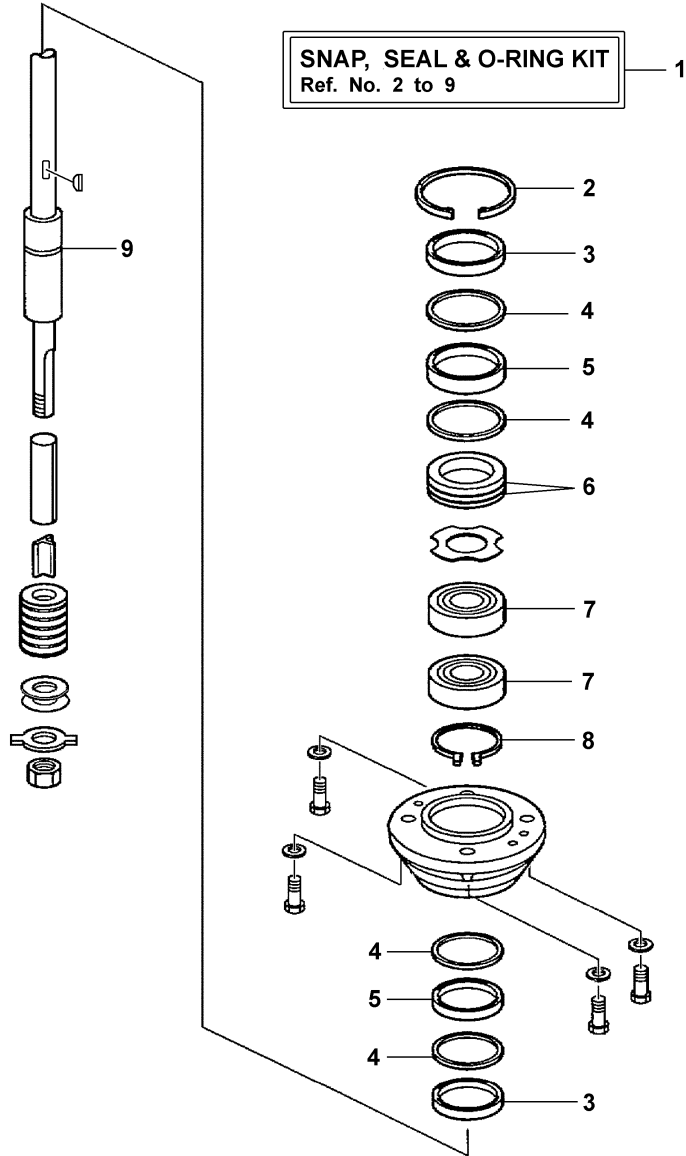

Part List

F115TJRB-PUMP 2003 / REPAIR KIT F115

REF - NO	PART NUMBER	PART NAME	QUANTITY	REMARKS
1	67F-JD004-62-02	SNAP, SEAL & O-RING KIT	1	
2	6H1-JD005-13-00	.RETAINING RING	2	
3	6H4-JD005-07-00	.SHAFT SEAL (N6324S)	2	
4	6H4-JD005-17-00	.RETAINING RING	4	
5	6H4-JD005-06-00	.SHAFT SEAL (N472324)	2	
6	6H1-JD005-27-00	.O-RING	2	
7	6H1-JD005-02-00	.BEARING (U7305B-UA)	2	
8	6H4-JD005-11-00	.RETAINING RING	1	
9	6H4-JD000-41-00	.SHAFT BEARING THRUST RING	1